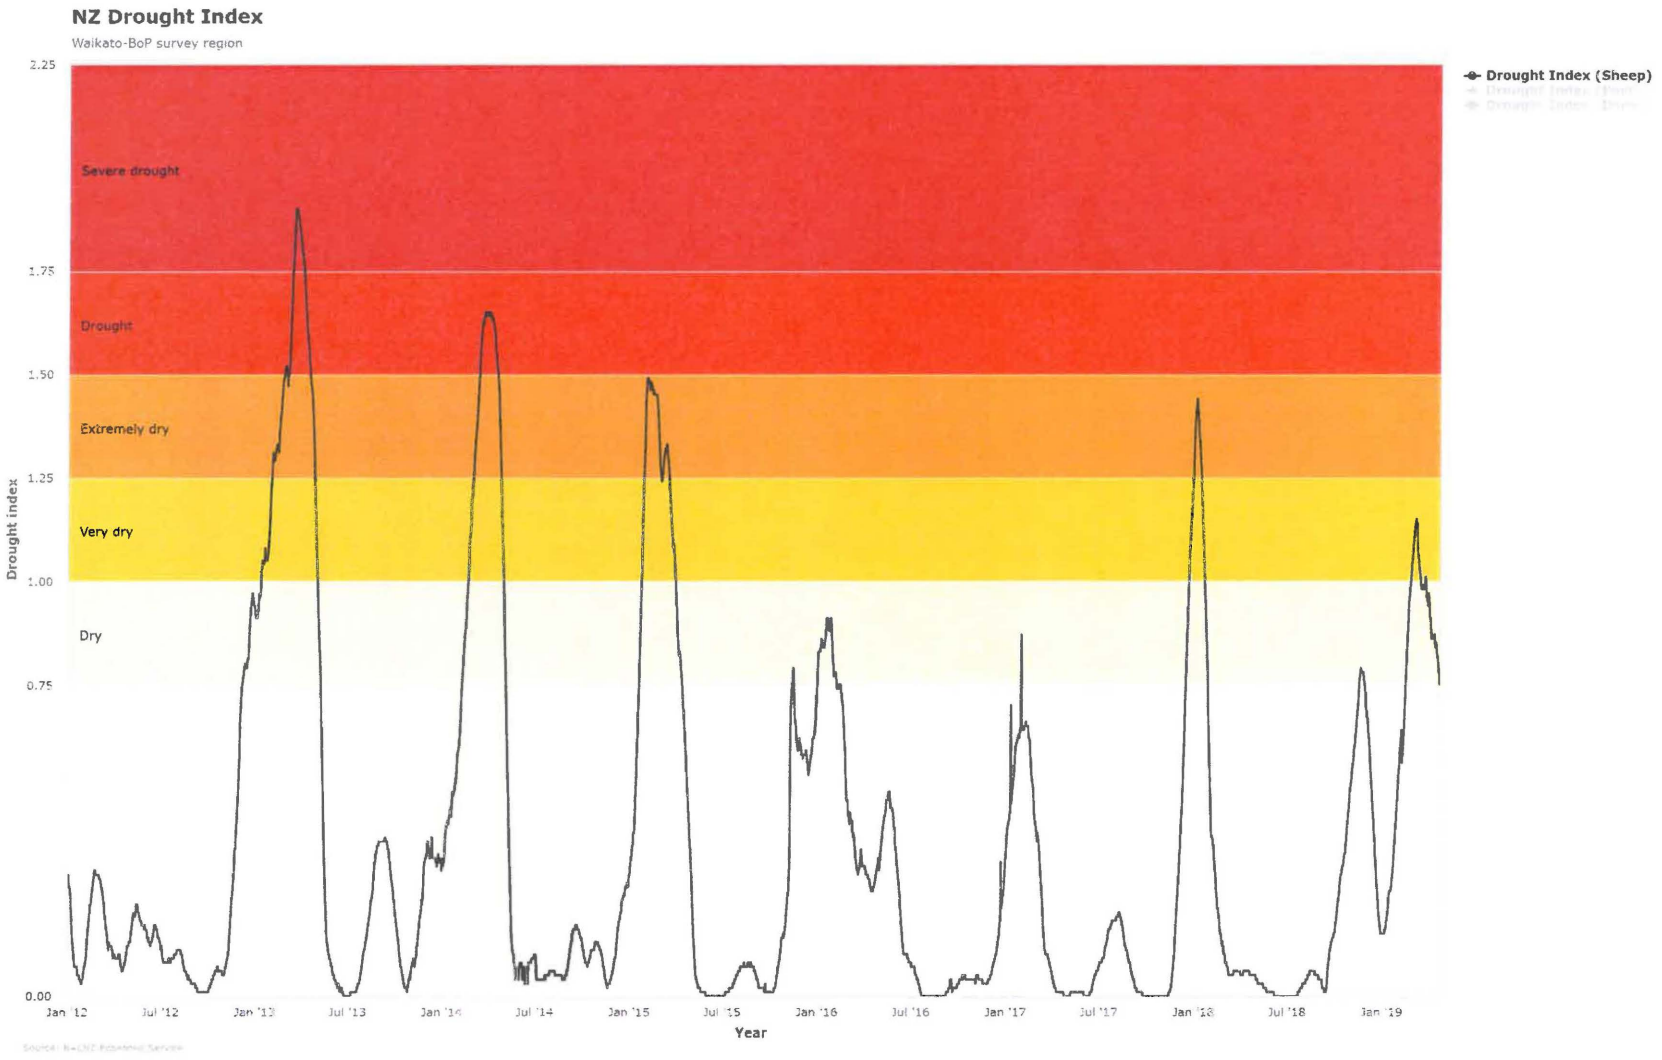

Appendix MC9

Charts – Drought index for Waikato

Figure 4: New Zealand Drought Index for Waikato-BOP – Sheep

Figure 5: New Zealand Drought Index for Waikato-BOP – Beef Cattle

Figure 6: New Zealand Drought Index for Waikato-BOP – Dairy Cattle

Figure 7: New Zealand Drought Index for Waikato-BOP – Sheep, Beef Cattle, Dairy Cattle