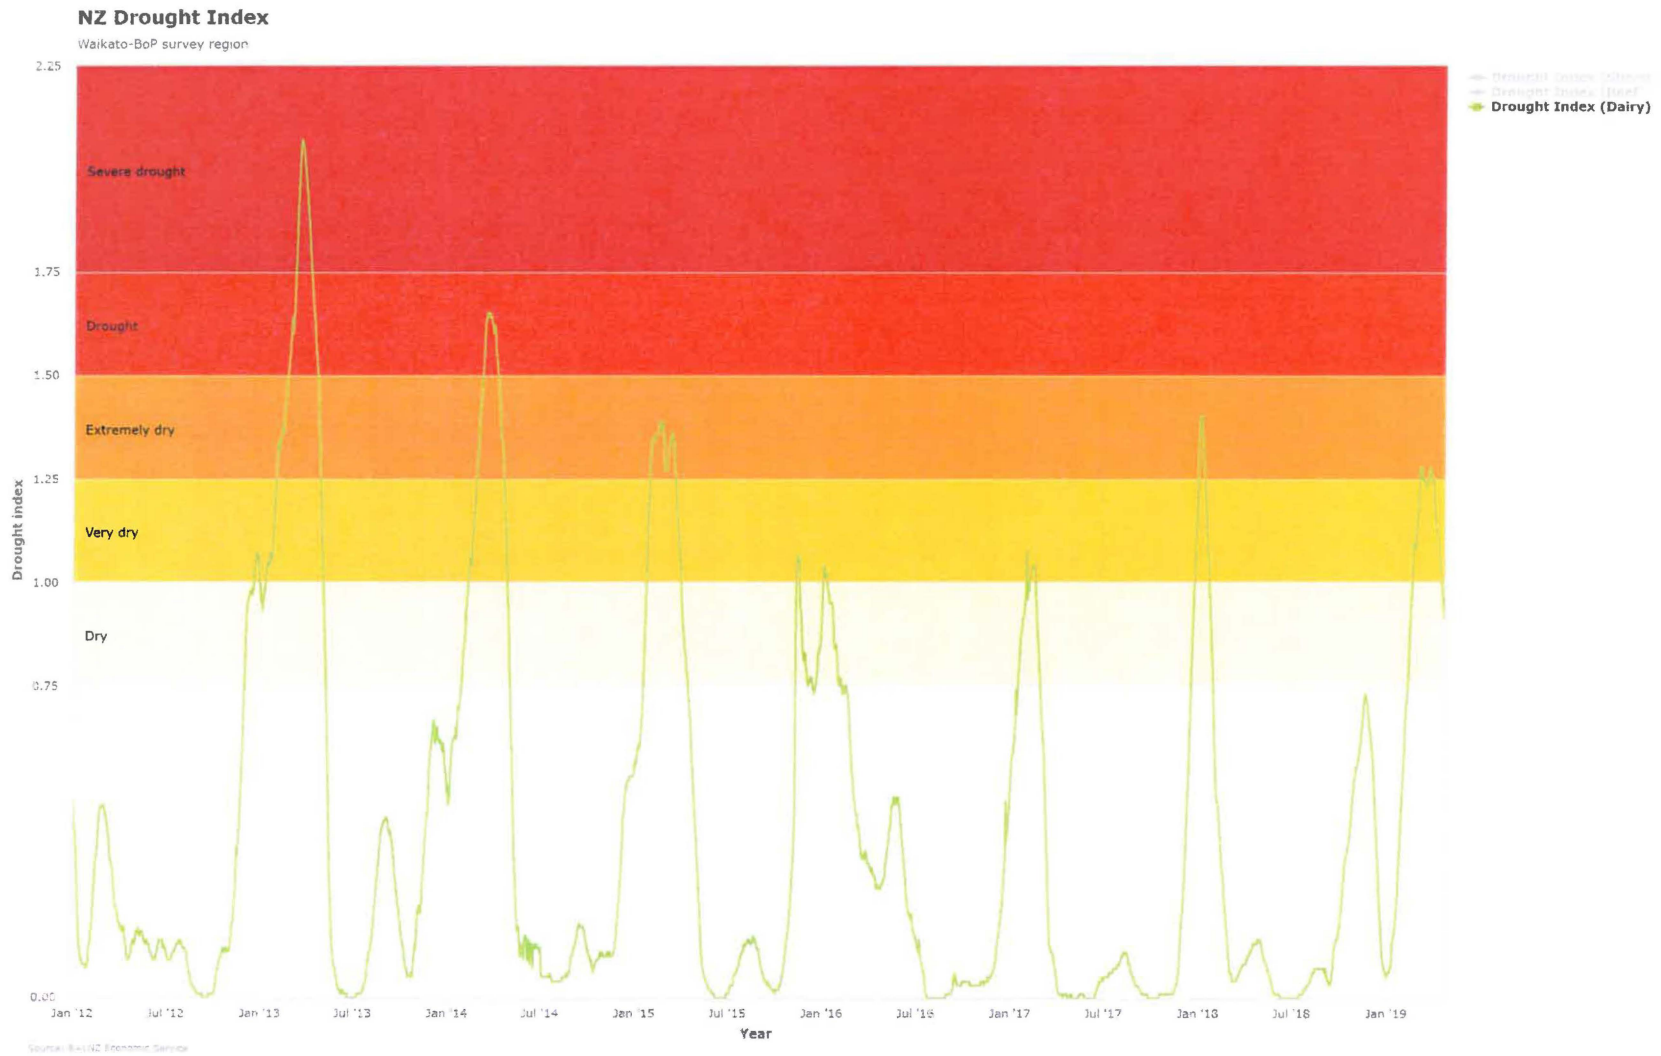

Appendix MC9

Charts – Drought index for Waikato

Figure 4: New Zealand Drought Index for Waikato-BOP – Sheep

Figure 5: New Zealand Drought Index for Waikato-BOP – Beef Cattle

Figure 6: New Zealand Drought Index for Waikato-BOP – Dairy Cattle

Figure 7: New Zealand Drought Index for Waikato-BOP – Sheep, Beef Cattle, Dairy Cattle