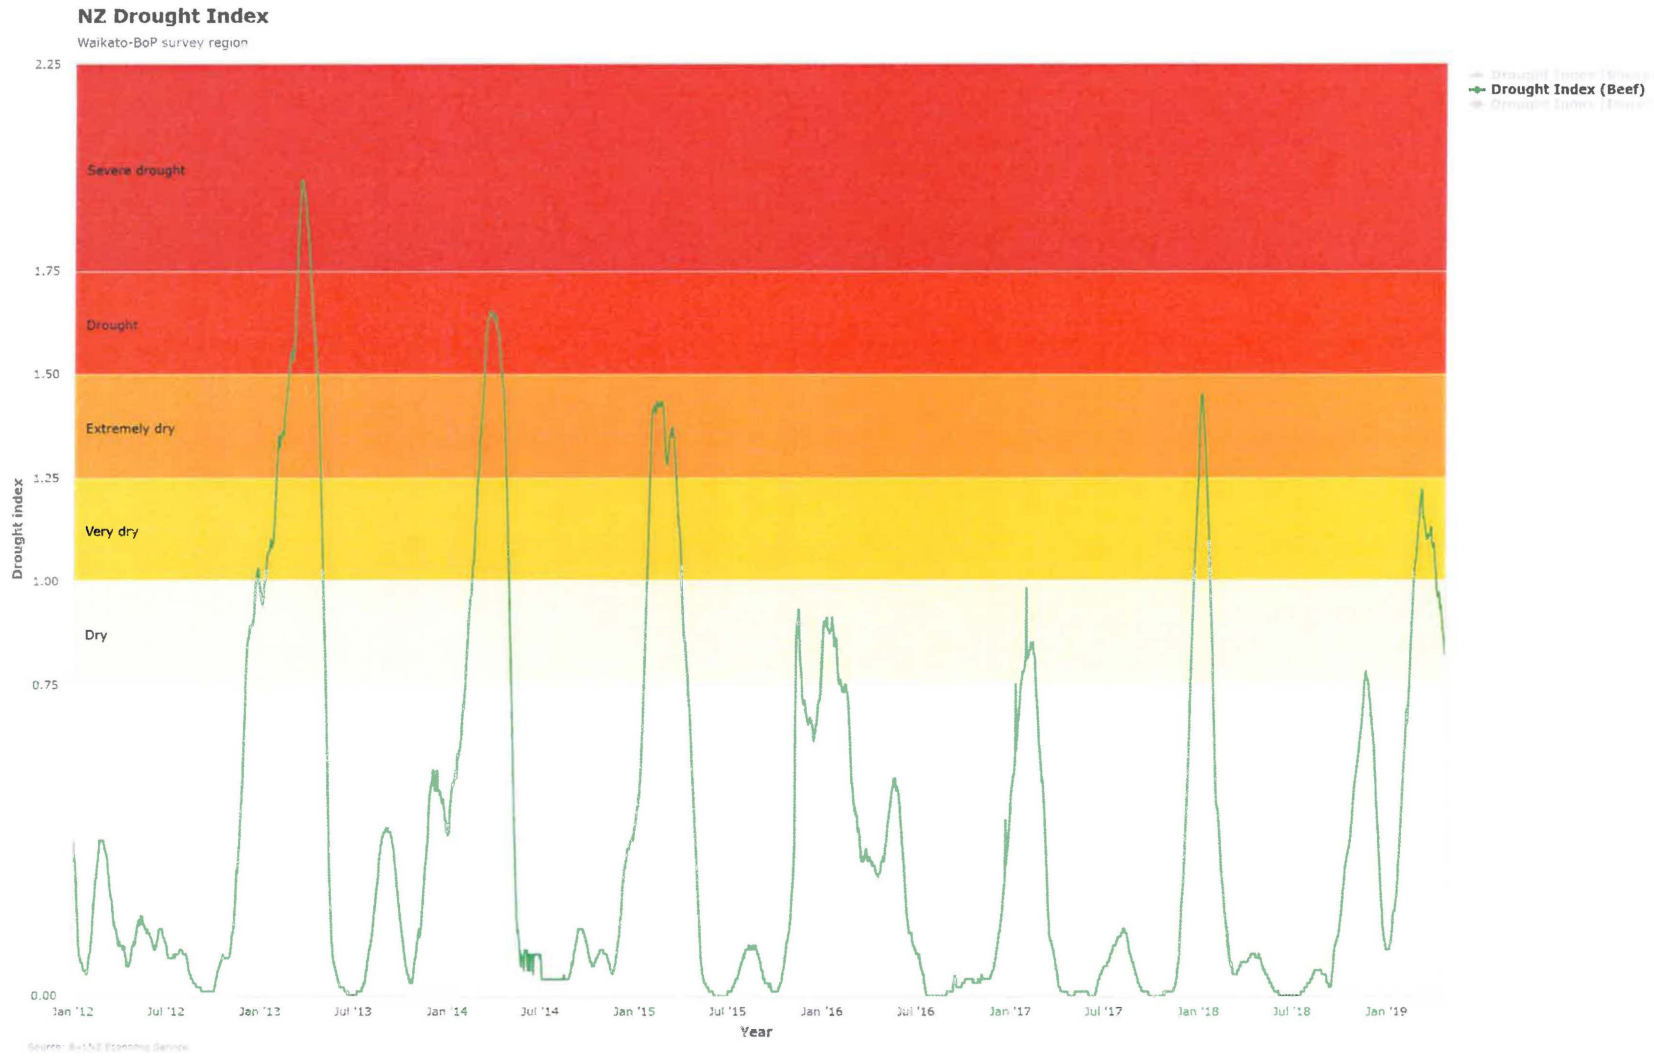

Appendix MC9

Charts – Drought index for Waikato

Figure 4: New Zealand Drought Index for Waikato-BOP – Sheep

Figure 5: New Zealand Drought Index for Waikato-BOP – Beef Cattle

Figure 6: New Zealand Drought Index for Waikato-BOP – Dairy Cattle

Figure 7: New Zealand Drought Index for Waikato-BOP – Sheep, Beef Cattle, Dairy Cattle